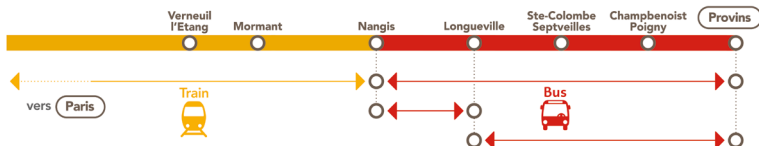

NO TRAIN

Nangis <> Provins

July - August

From 15/07 to 23/08

Rail replacement buses will be in operation:

- Nangis ↔ Provins (direct, No. 47)
- Nangis ↔ Longueville
- Provins ↔ Champbenoist ↔ Ste-Colombe-Septveilles ↔ Longueville