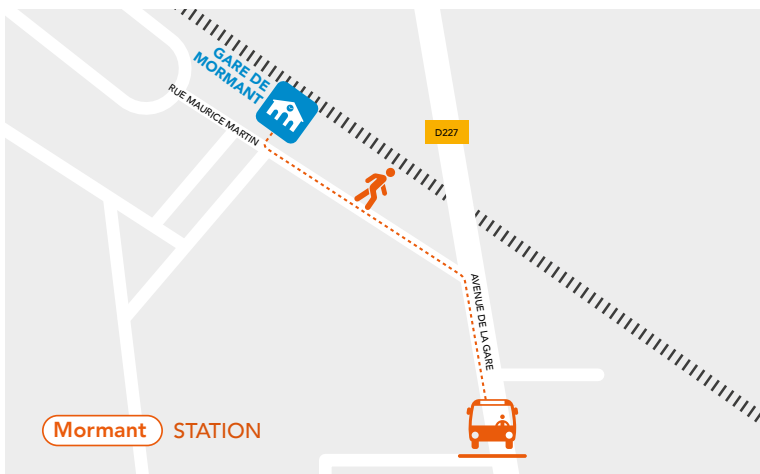

Rail replacement buses will be in operation:

- Nangis ↔ Provins (direct, No. 47)
- Nangis ↔ Longueville
- Provins ↔ Champbenoist ↔ Ste-Colombe-Septveilles ↔ Longueville

↘ REPLACEMENT BUS

All rail replacement bus stops are located in front of the train stations, except for the Ste-Colombe-Septveilles and Mormant train stations. They will all be indicated by specific signs.