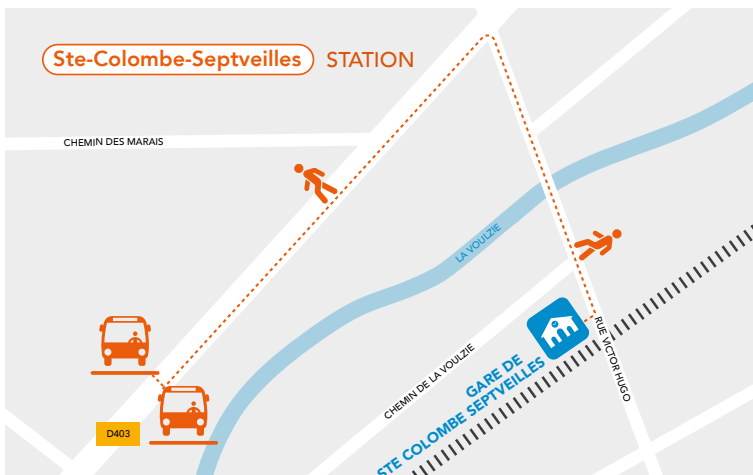

Tous les arrêts de bus de substitution sont situés devant les gares, à l'exception des gares de Ste-Colombe-Septveilles et Mormant. Tous seront indiqués par une signalétique spécifique.

HOW WILL THIS AFFECT THE TRAIN SERVICE?

- RER E to Hausmann St-Lazare *(Be careful: from 15 to 18 of August, RER E departure and arrival are at Paris-Est)*
- or the P line Coulommiers ↔ Paris-Est

NO TRAIN

Nangis <> Provins

July - August

From 15/07 to 23/08

Rail replacement buses will be in operation:

- Nangis ↔ Provins (direct, No. 47)
- Nangis ↔ Longueville
- Provins ↔ Champbenoist ↔ Ste-Colombe-Septveilles ↔ Longueville

↘ REPLACEMENT BUS

All rail replacement bus stops are located in front of the train stations, except for the Ste-Colombe-Septveilles and Mormant train stations. They will all be indicated by specific signs.