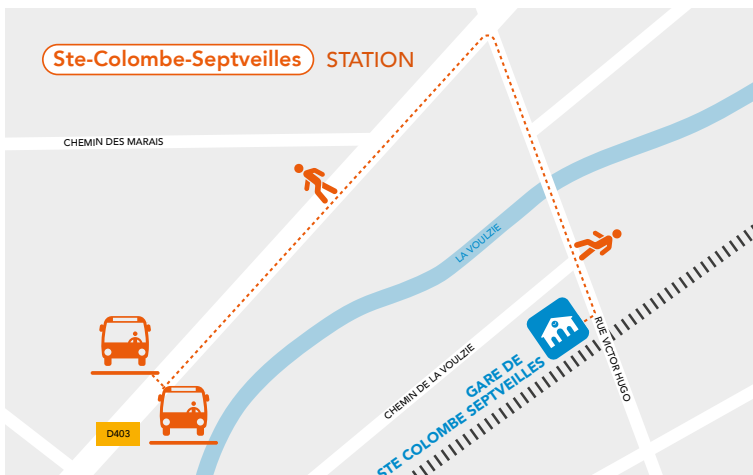

Tous les arrêts de bus de substitution sont situés devant les gares, à l'exception des gares de Ste-Colombe-Septveilles et Mormant. Tous seront indiqués par une signalétique spécifique.

↘ HOW WILL THIS AFFECT THE TRAIN SERVICE?

- RER E to Hausmann St-Lazare *(Be careful: from 15 to 18 of August, RER E departure and arrival are at Paris-Est)*
- or the P line Coulommiers ↔ Paris-Est

NO TRAIN

Nangis <> Provins

July - August

From 15/07 to 23/08

Rail replacement buses will be in operation:

- Nangis ↔ Provins (direct, No. 47)
- Nangis ↔ Longueville
- Provins ↔ Champbenoist ↔ Ste-Colombe-Septveilles ↔ Longueville

↘ REPLACEMENT BUS

All rail replacement bus stops are located in front of the train stations, except for the Ste-Colombe-Septveilles and Mormant train stations. They will all be indicated by specific signs.